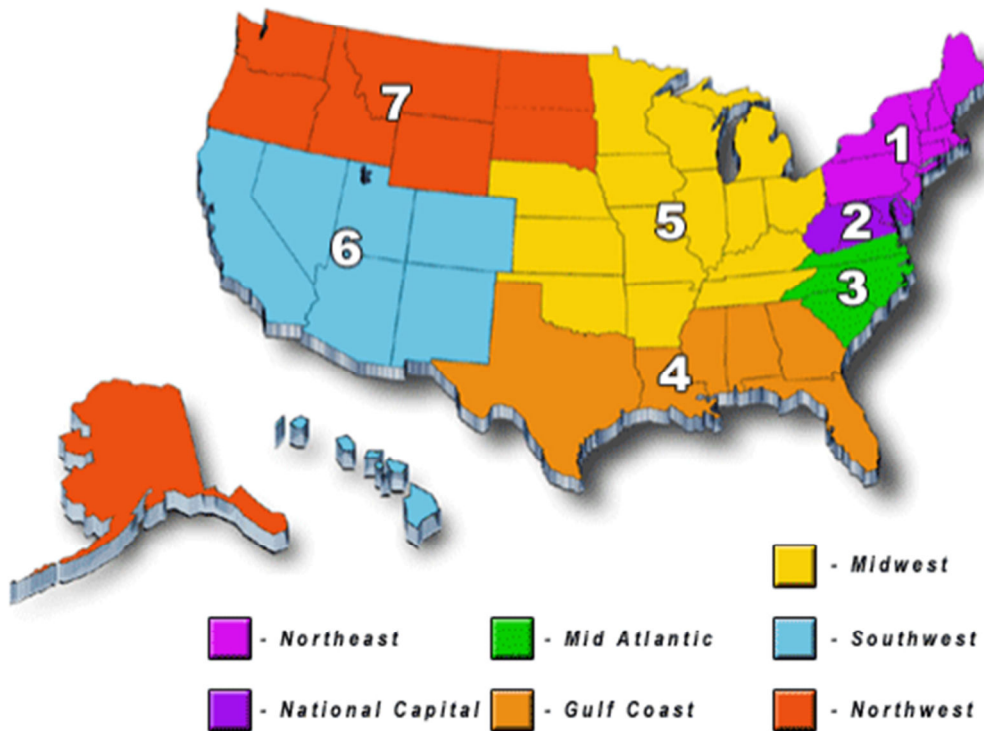

## Boarhog LLC's Seaport-e Team Members

The Boarhog LLC Seaport Enhanced team stands ready to provide NAVSEA, PEO's, Directorates and their various field activities superb program management and engineering services in all product functional contract areas and all of the following seven Zones: